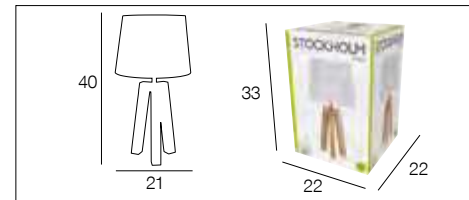

AMPOULE
CONSEILLÉE **P45**
Suggested bulb **654300**
10501

E14-40W
NON FOURNIE **X 4**