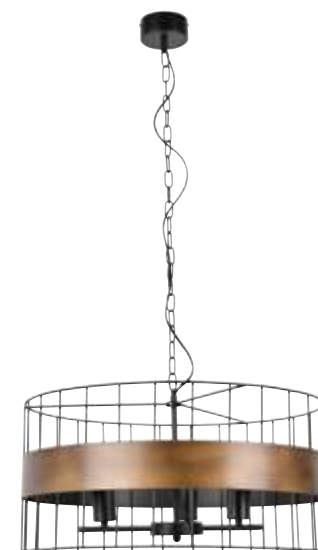

91824 RAW 3L

Suspension 3L cylindre en métal filaire peint décoré d'un bandeau central en métal. Equipée d'une cordelière avec chaîne et pavillon en métal adaptable DCL.

Painted metal pendant light. Cylinder lampshade in wire metal with solid metal central part. Electric cord with metal chain and canopy. DCL adaptable.

noir mat/bronze
matt black/bronze
3 188000 756411
654047