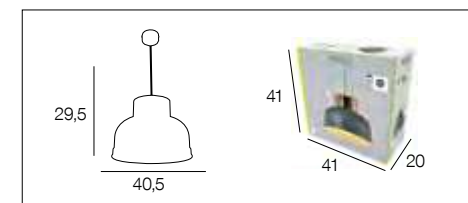

AMPOULE CONSEILLÉE Suggested bulb **G80 654322 10507**

E27-60W NON FOURNIE DCL X1