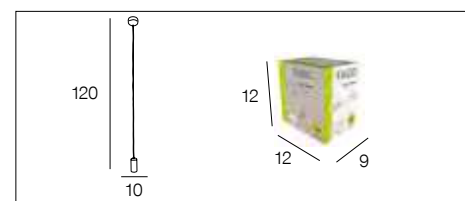

AMPOULE
CONSEILLÉE **G95**
Suggested bulb **654873**
10508

655398

E27-60W NON FOURNIE		X 2