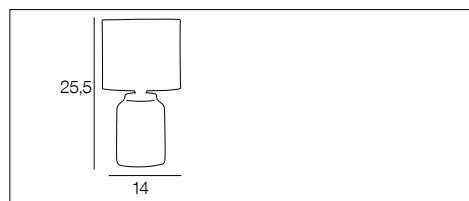

AMPOULE CONSEILLÉE **P45** 654300 10501
Suggested bulb

E14-40W NON FOURNIE		X 6