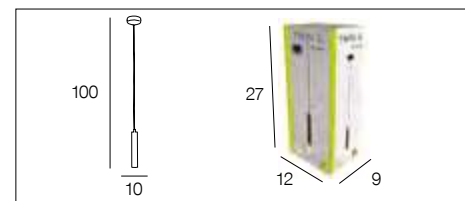

AMPOULE
CONSEILLÉE **G80**
Suggested bulb **654322**
10507

655400

E27-40W NON FOURNIE		X 2