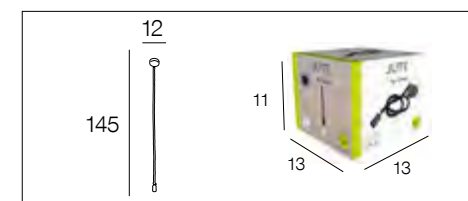

AMPOULE
CONSEILLÉE **G95**
Suggested bulb **654873**
10508

655398

E27-60W NON FOURNIE		X 2