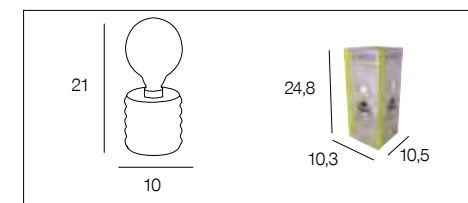

## 91814 WENDY

Objet lumineux LED en verre. Base ronde décoration ampoule.

LED glass object with round base and bulb imitation.

transparent  
clear

653963

bleu  
blue

653964

10 LED	<b>3X LR03 AAA PILES NON INCLUSES</b> NOT INCLUDED	<b>LED</b>	<b>X 4</b>
--------	---	------------	------------