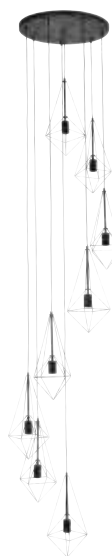

91574 BIJOU 8L

Suspension grappe huit lumières forme diamant en métal filaire peint. Équipée de cordons textiles et d'un pavillon métal peint assorti.

8-light diamond style painted metal wire bunch pendant light. Textile cord and matching painted metal canopy.

noir mat
matt black

651408