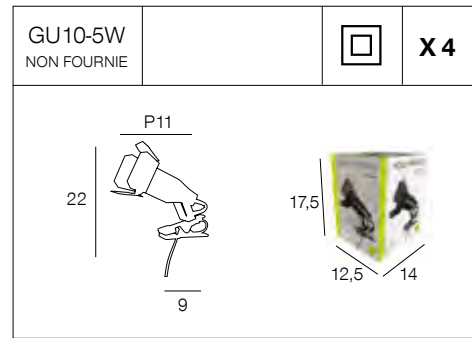

A0417 HOLLYWOOD *New*

Spot à pince en métal peint. Tête articulée forme projecteur cinéma.

Painted metal clipspot with articulated head in the shape of a cinema projector.

AMPOULE
CONSEILLÉE **GU10**
Suggested bulb **654332**
10554 3 188000 760265

noir mat
mat black