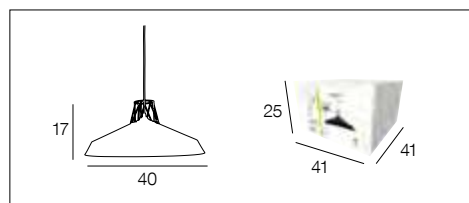

AMPOULE CONSEILLÉE Suggested bulb **G80 654322 10507**

E27-100W NON FOURNIE X2