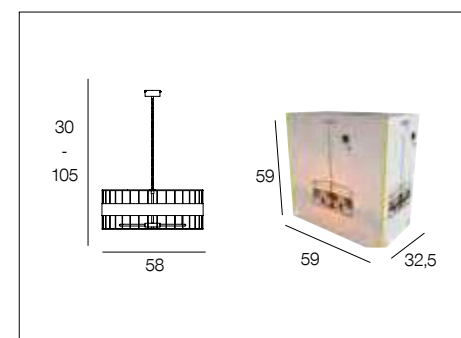

noir mat/bronze  
matt black/bronze  
3 188000 756411  
654047

AMPOULE CONSEILLÉE  
Suggested bulb

G80  
654322  
10507

3 188000 760166

E27-40W  
NON FOURNIE

Icons: E27 bulb, DCL canopy, square socket, X1