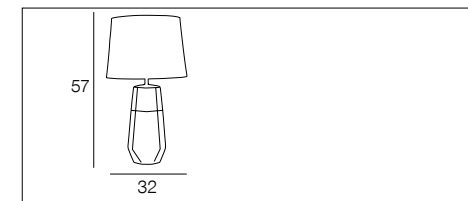

AMPOULE CONSEILLÉE **A60** 654309 10550
Suggested bulb

E27-60W NON FOURNIE		X 1