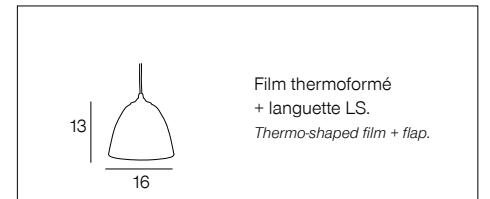

AMPOULE CONSEILLÉE Suggested bulb **A60** 654309 10550 3 188000 760067

E27-60W NON FOURNIE **X 6**