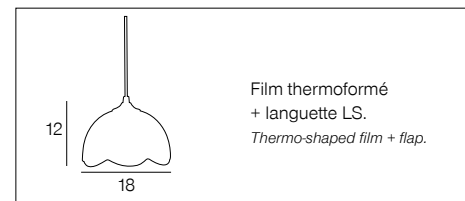

blanc
white

11813

AMPOULE
CONSEILLÉE **A60**
Suggested bulb **654309**
10550

E27-60W
NON FOURNIE

X 2