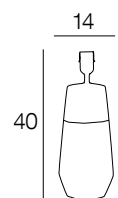

Pied en céramique bicolore, effet sable, forme octogonale.

Two-tone ceramic table lamp, sand effect, octagonal