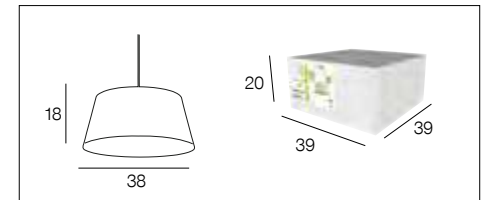

AMPOULE CONSEILLÉE **G80**
Suggested bulb 654322 10507
3 188000 760166

E27-100W NON FOURNIE **X 1**