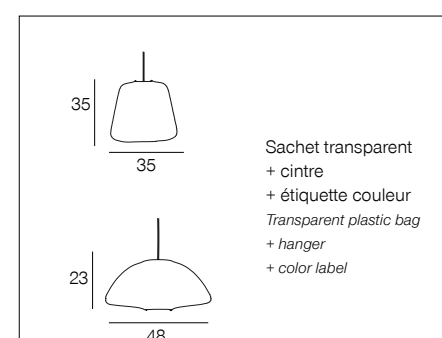

blanc
white

655051

25090 AMPOULE
CONSEILLÉE **A60**
Suggested bulb **654314**
10503

25091 AMPOULE
CONSEILLÉE **G95**
Suggested bulb **654873**
10508

E27-60W
NON FOURNIE

X 6