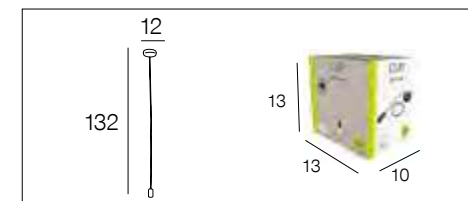

AMPOULE
CONSEILLÉE **G95**
Suggested bulb **654873**
10508

655398

E27-60W NON FOURNIE		X 2