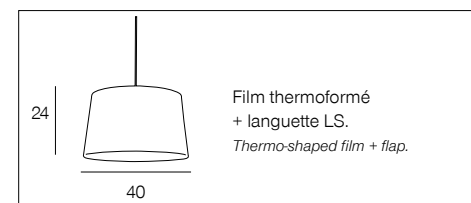

AMPOULE CONSEILLÉE **G80**
Suggested bulb **654322**
10507 3 188000 760166

E27-100W NON FOURNIE **X1**