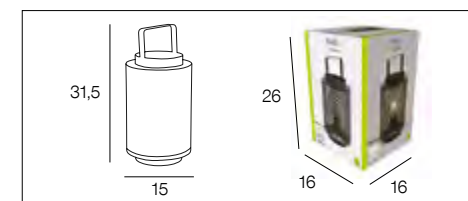

AMPOULE CONSEILLÉE **A60**
Suggested bulb **654309**
10550 3 188000 760067

E27-60W NON FOURNIE		X 1