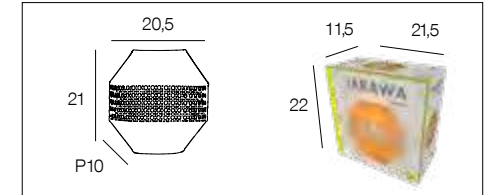

AMPOULE CONSEILLÉE **P45**
Suggested bulb **654300**
10501

E14-60W NON FOURNIE	Boîtier isodome. Box connector.		X 2