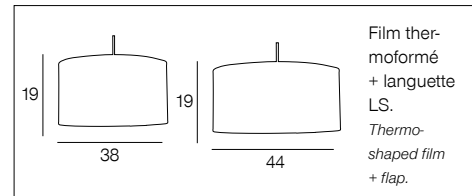

5353 CYLINDRE MATIÈRE D38 D44

Suspension cylindre en coton avec insertion en lurex ou matière, sur contrecollé transparent.

Cotton cylinder pendant light with Lurex, laminated or textured fabric on transparent PVC.

D38

655514

655252

655251

AMPOULE CONSEILLÉE Suggested bulb **G80 654322** 10507 3 188000 760166

E27-100W NON FOURNIE **X1**

5375 TAMBOUR COTON D60

Suspension tambour XXL en coton.

Cotton drum XXL pendant light.

504412

505782

504413

504411

AMPOULE CONSEILLÉE Suggested bulb **G80 654322** 10507 3 188000 760166

E27-100W NON FOURNIE **X1**

5383 RECTANGLE 2L L80

Suspension rectangle en coton, réglable en hauteur. Équipée d'une réglette 2 lumières en métal brossé.

Two-light Cotton rectangle pendant light.

506420

AMPOULE CONSEILLÉE Suggested bulb **G80 654322** 10507 3 188000 760166

E27-20W NON FOURNIE **X1**

D44

651378

653765

653461

513939

653459

650713

653460