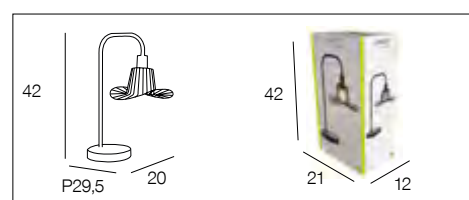

AMPOULE CONSEILLÉE **P45**
Suggested bulb **654300**
10501 3 188000 759948

E14-40W NON FOURNIE		X 1