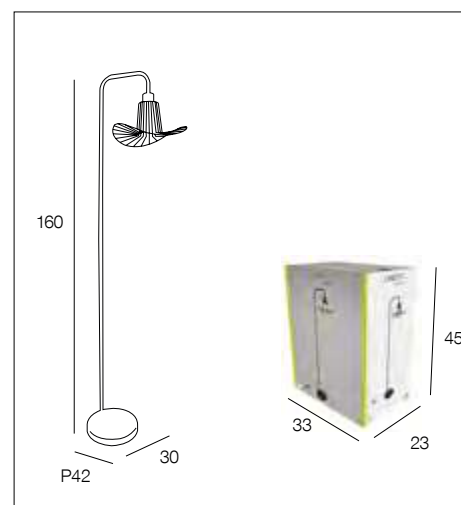

noir
black

655460

AMPOULE
CONSEILLÉE **A60**
Suggested bulb **654309**
10550

E27-40W NON FOURNIE			X 1