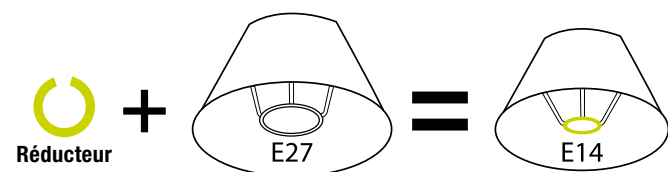

Corep offers the possibility for some products to use them as lampshades on a lamp base or suspended :

- soit les produits ont une carcasse réversible (cf réf 1242-1246) qu'il faut manipuler très simplement, pour permettre le changement de position. Vous trouverez le picto suivant :

- either the products have a reversible frame (see ref 1242-1246) which should be handled very simply, to allow the change of position, and you will find the following pictogram :

- soit les produits ont une forme symétrique qui leur permet en inversant simplement leur sens, d'être utilisés en abat-jour ou suspension, vous trouverez le picto suivant :

ex : le cylindre réf 1056-1285-1910.

- or the products have symmetrical shape that allows them to be used as lampshades or suspended simply by reversing their direction eg: cylinder ref 1056-1285-1910. You will find the following pictogram.

PENSEZ A VÉRIFIER QUE LA BAGUE DE LA CARCASSE DE VOTRE ABAT-JOUR S'ADAPTE BIEN AUX DIMENSIONS DE LA DOUILLE DU PIED CHOISIE.

DANS LE CAS CONTRAIRE COREP VOUS PROPOSE DES RÉDUCTEURS (RÉFÉRENCE 10030)

AFIN DE DIMINUER LA BAGUE DE E27 À E14.

THINK OF CHECKING THAT THE RING OF THE CARCASS OF YOUR LAMP SHADE ADAPTS WELL TO THE DIMENSIONS OF THE CASING OF THE SELECTED FOOT.

IN THE CONTRARY CASE COREP YOU PROPOSE REDUCING (REFERENCE 10030) IN ORDER TO DECREASE THE RING OF E27 WITH E14.