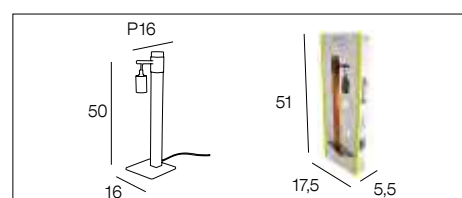

AMPOULE
CONSEILLÉE **G80**
Suggested bulb **654322**
10507 3 188000 760166

E27-40W
NON FOURNIE **X 1**