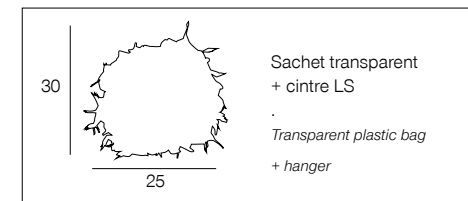

AMPOULE CONSEILLÉE Suggested bulb **P45** 654300 10501 3 188000 759948

E14-15W NON FOURNIE		X 2