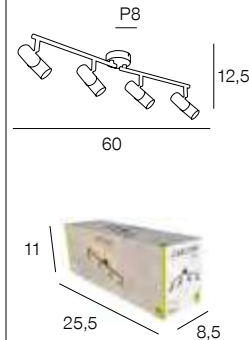

noir/laiton
black/brass

655030

X 1