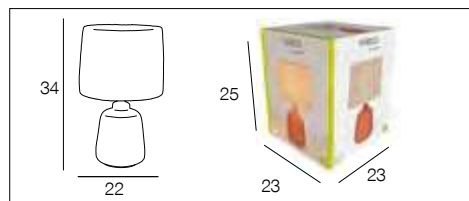

AMPOULE
CONSEILLÉE **A60**
Suggested bulb **654309**
10550

E27-60W
NON FOURNIE **X 1**