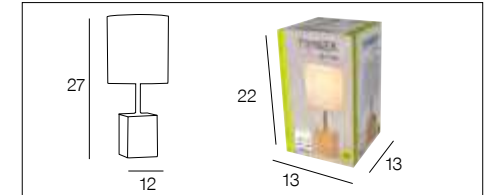

AMPOULE
CONSEILLÉE **P45**
Suggested bulb **654300**
10501

E14-40W NON FOURNIE		X 6