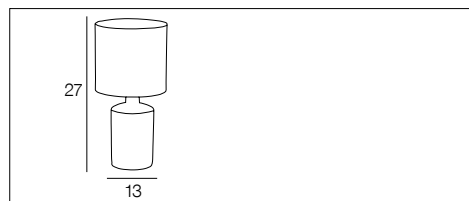

AMPOULE
CONSEILLÉE **P45**
Suggested bulb **654300**
10501 3 188000 759948

E14-40W NON FOURNIE		X 4