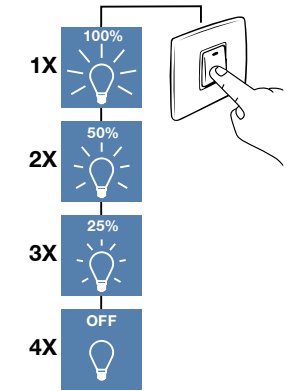

EFFET GOUTTELETTES
DROPLET EFFECT

chrome

blanc mat
mat white

3 DEGRÈS D'INTENSITÉ LUMINEUSE

3-level of light intensity