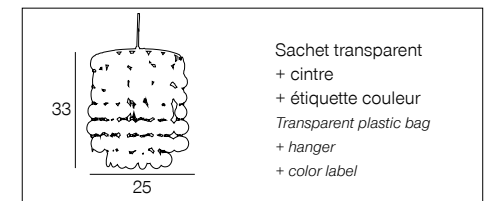

noir mat
matt black

503399

AMPOULE
CONSEILLÉE **A60**
Suggested bulb **654309**
10550

E27-60W
NON FOURNIE

X 4