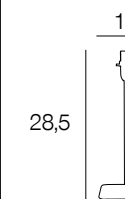

Pied métal carré bord arrondi.

Square metal base with round edges.