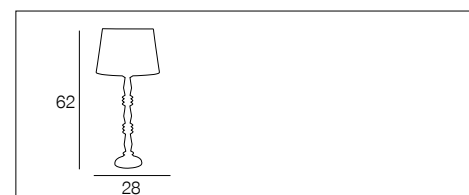

taupe
mole grey

652600

AMPOULE
CONSEILLÉE **A60**
Suggested bulb **654309**
10550

E27-60W NON FOURNIE		X 4