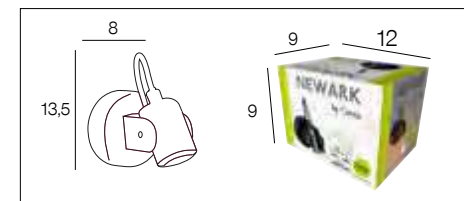

AMPOULE CONSEILLÉE Suggested bulb **G95** **654873** 10508 3 188000 765376

E27-60W NON FOURNIE	Boîtier isodome. Box connector.		X 2