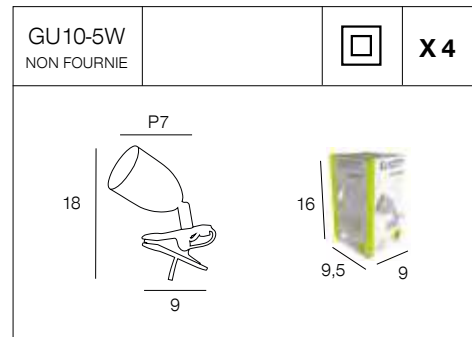

A0415 ELIOTT *New*

Spot à pince en métal peint. Tête articulée.

Painted metal clipspot with articulated head.

AMPOULE
CONSEILLÉE **GU10**
Suggested bulb **654332**
10554 3 188000 760265

noir
black