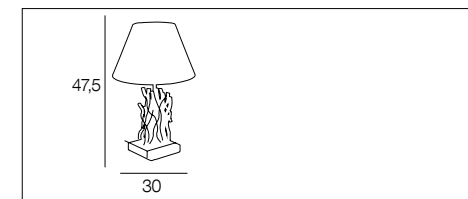

AMPOULE
CONSEILLÉE **A60**
Suggested bulb **654309**
10550

E27-60W
NON FOURNIE