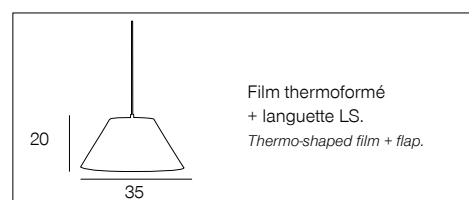

AMPOULE
CONSEILLÉE **G80**
Suggested bulb **654322**
10507 3 188000 760166

E27-100W
NON FOURNIE **X 1**