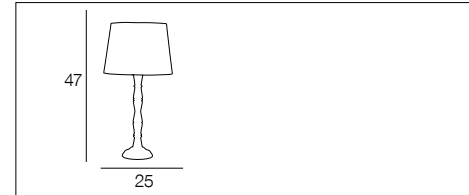

taupe
mole grey

652601

AMPOULE
CONSEILLÉE **A60**
Suggested bulb **654309**
10550

E27-60W NON FOURNIE		X 4