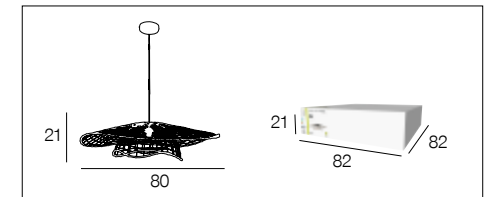

anthracite

PR503111

AMPOULE CONSEILLÉE **G125** 654327 10509 3 188000 760210

E27-60W NON FOURNIE X 1