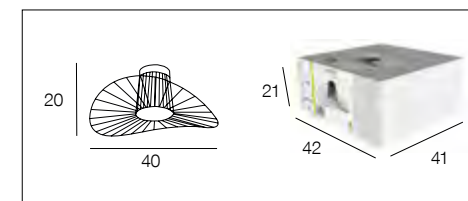

AMPOULE
CONSEILLÉE **G80**
Suggested bulb **654322**
10507 3 188000 760166

E27-60W
NON FOURNIE **X 1**