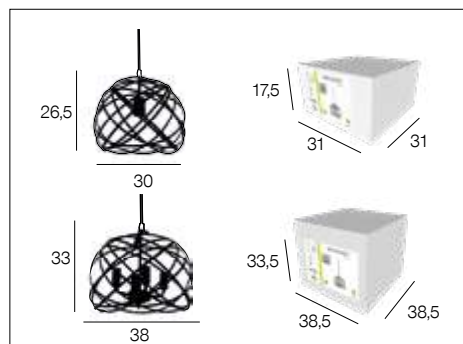

91860 BROADWAY

91861 BROADWAY 4L

Suspension 1L et 4L forme boule en métal filaire. Équipée d'un cache douille et d'un pavillon en métal assorti.

Metal wire globe pendant light with matching painted metal socket and canopy.

D30CM

rouille
rust

654373

D38CM

rouille
rust

654374

D30CM

AMPOULE CONSEILLÉE **G80**
Suggested bulb 654322 10507

E27-40W NON FOURNIE			X 1

D38CM

AMPOULE CONSEILLÉE **B35**
Suggested bulb 654297 10500

E14-40W NON FOURNIE			X 1