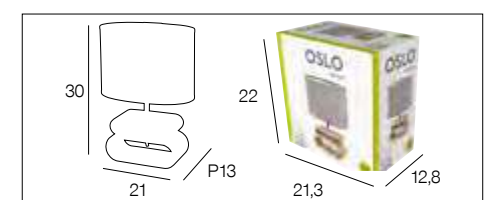

AMPOULE
CONSEILLÉE **P45**
Suggested bulb **654300**
10501

E14-40W
NON FOURNIE **X 2**