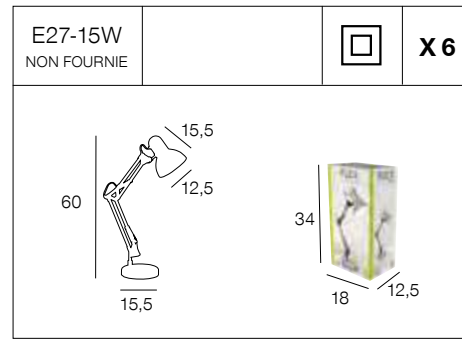

A0274 FLEX

Tête orientable. Triple articulation. Ligne architecte métal.
Metal architect's lamp with triple joints and delivered an adjustable head.

AMPOULE
CONSEILLÉE
Suggested bulb

A60
654309
10550

3 188000 760067