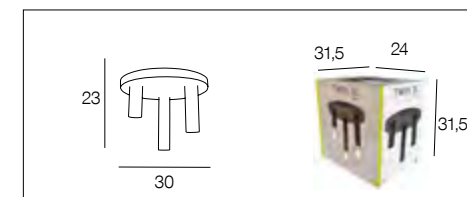

AMPOULE
CONSEILLÉE **G80**
Suggested bulb **654322**
10507

E27-40W Domimo électrique
NON FOURNIE Terminal block. **X 1**