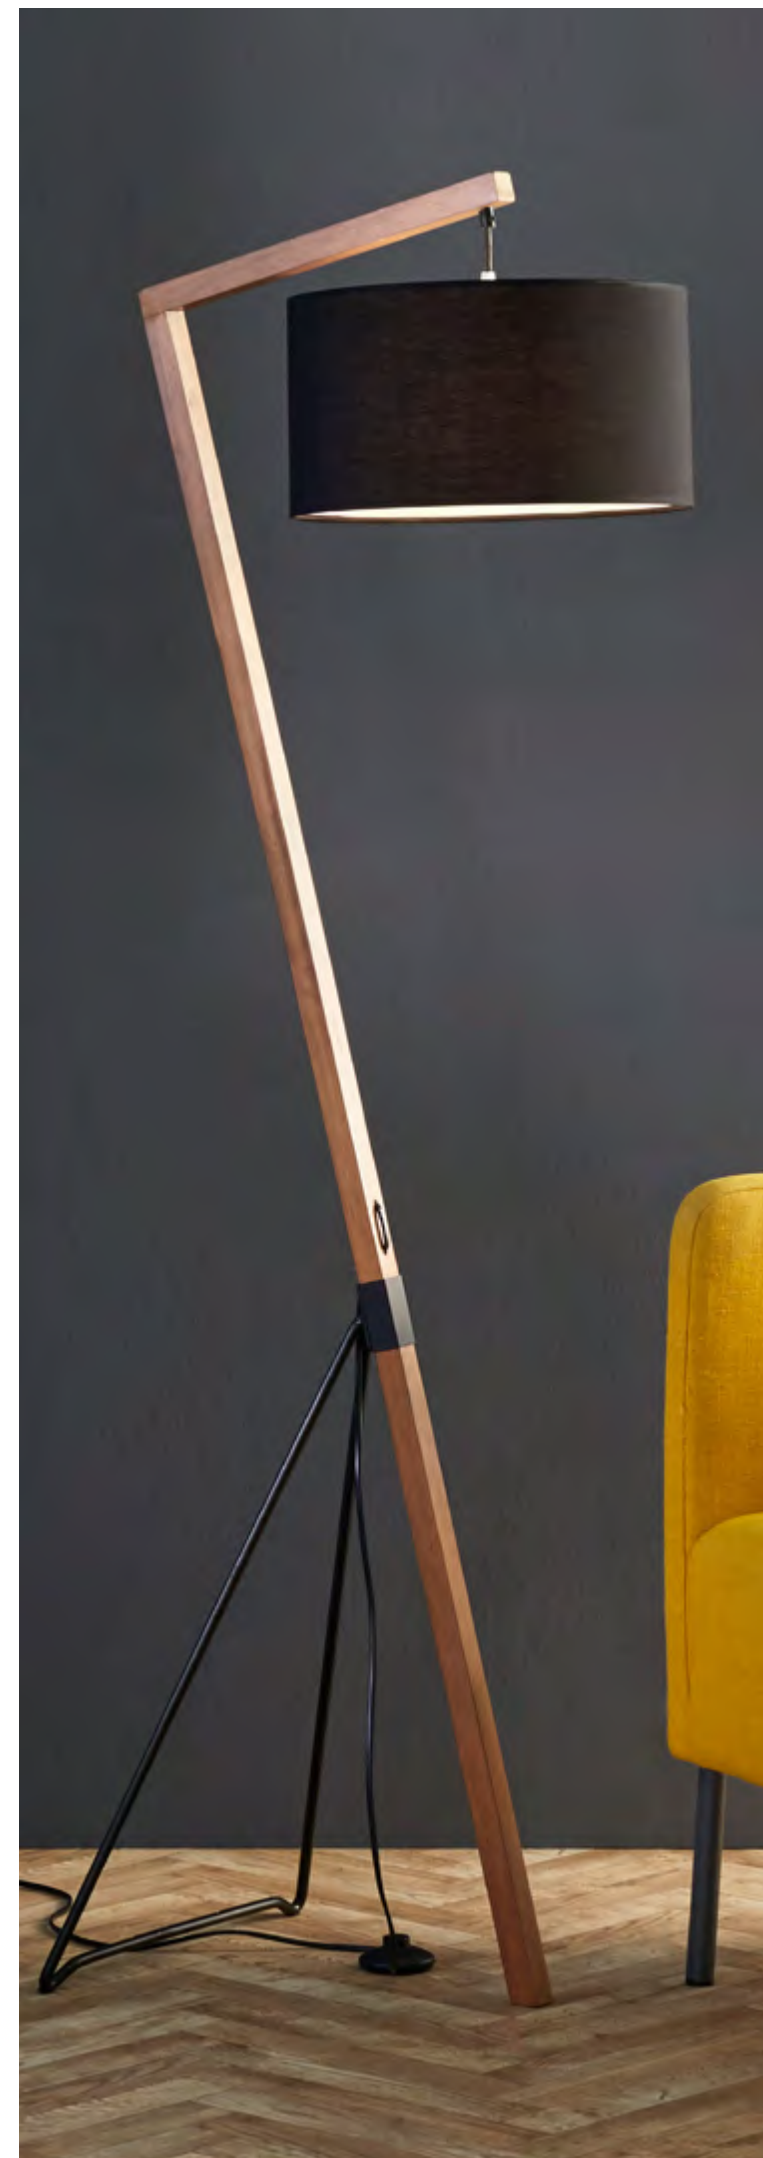

chêne
oak

PR503271

AMPOULE CONSEILLÉE
Suggested bulb

G95
654873
10550

E27-60W NON FOURNIE			X 1 X 6