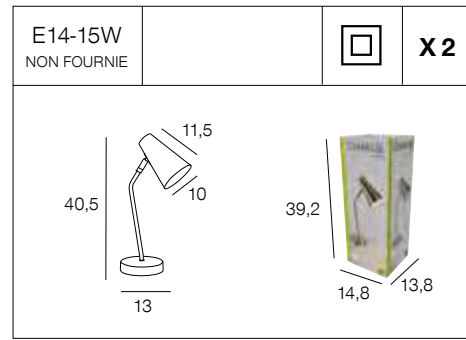

A0394 CHARLIE

Lampe de bureau esprit scandinave. Tête et base métal, tête orientable haut/bas.
Metal desk lamp scandinavian style with up and down ajustable head.

AMPOULE
CONSEILLÉE
Suggested bulb

P45
654300
10501 3 188000 759948