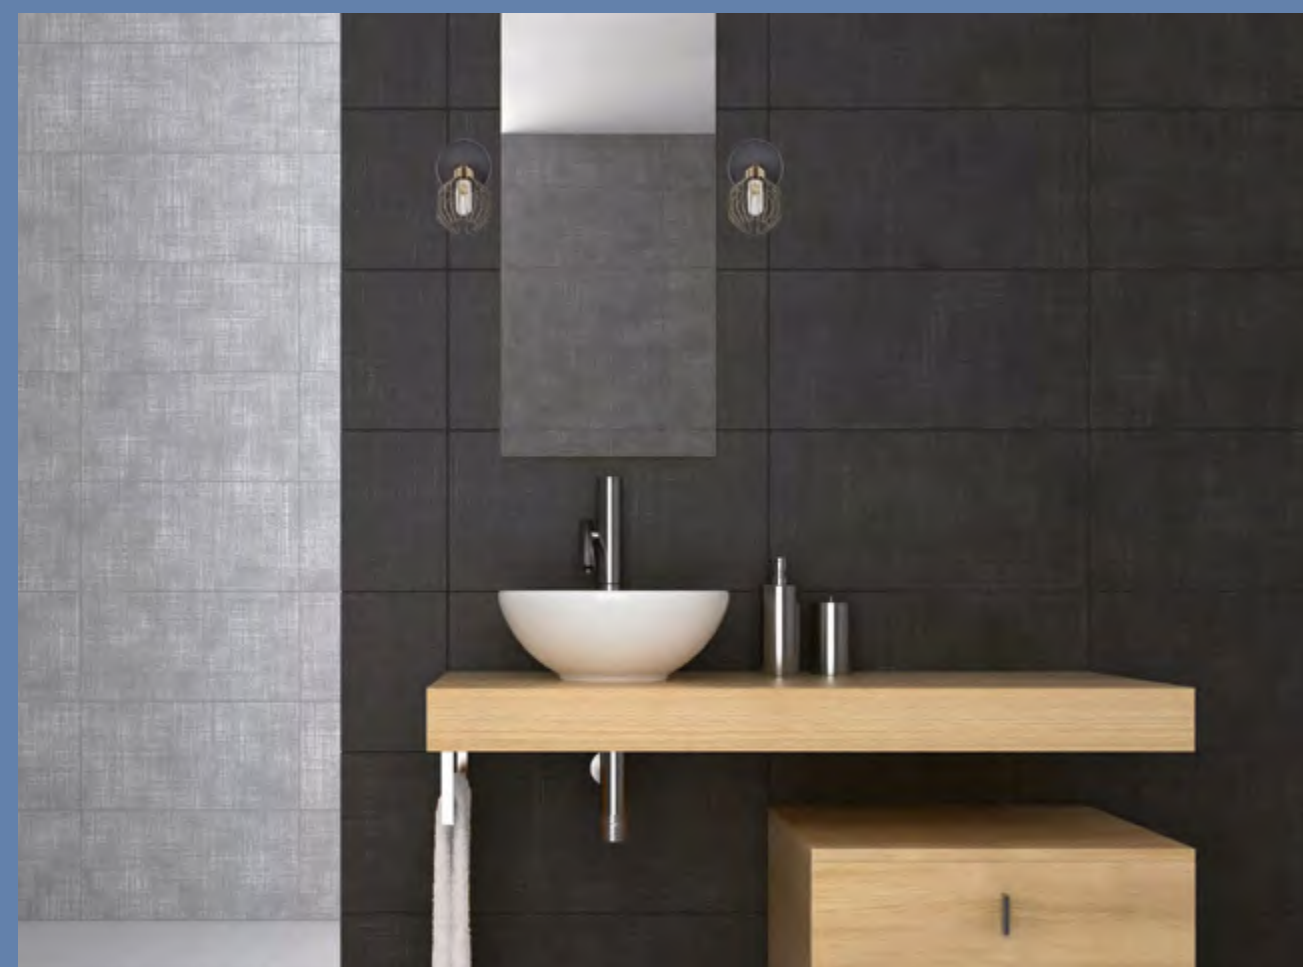

### S0019 LEWIS

Applique base ronde en métal, cache ampoule en verre opale.  
Tête réglable haut/bas.

Led 1 wall light for bathroom. Metal round base with metal shade and opal glass socket cover.  
Up and down adjustable head.