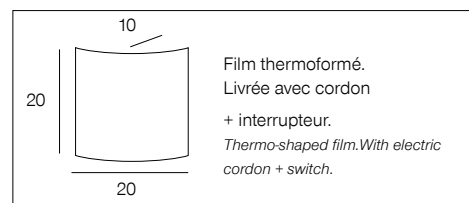

crème  
cream

505851

chanvre  
hemp

505741

AMPOULE  
CONSEILLÉE **P45**  
Suggested bulb **654300**  
10501

E14-60W  
NON FOURNIE Cordon + interrupteur.  
With a cord and plug. **X 2**