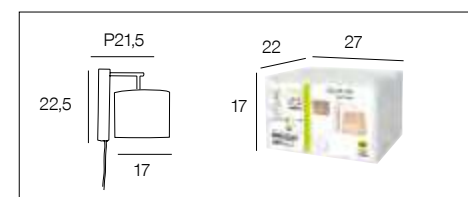

AMPOULE CONSEILLÉE Suggested bulb **P45 654300** 10501 3 188000 759948

E14-40W NON FOURNIE	Cordon + interrupteur. With a cord and plug.		X 2