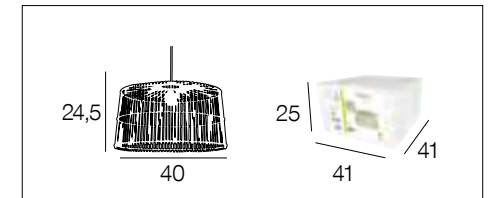

AMPOULE CONSEILLÉE Suggested bulb **G80 654322** 10507 3 188000 760166

E27-100W NON FOURNIE			X 1