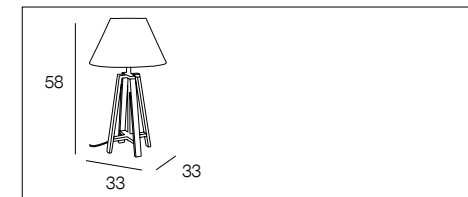

AMPOULE
CONSEILLÉE **A60**
Suggested bulb **654309**
10550

E27-60W
NON FOURNIE