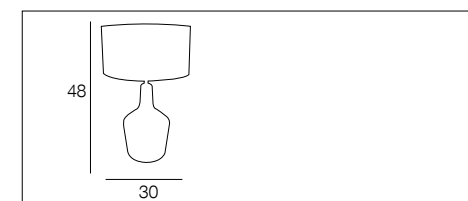

AMPOULE
CONSEILLÉE **A60**
Suggested bulb **654309**
10550 3 188000 760067

E27-60W NON FOURNIE		X 1