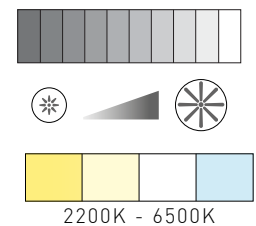

ARGON

Spot encastré fixe LED intégrée iDual/Wiz CONNECTED.

Wiz connected COLOR fix downlight, integrated LED.

IWI295801

7W INTÉGRÉ	LED		X 1
IP 44	10	17 15 9	

FORTESA

Spot encastré. LED intégrée.

Wiz connected COLOR fix downlight, integrated LED.

IWI295800

IWI295808

7,2W INTÉGRÉ	LED		X 1
IP 65	9,5	17 10,5 9	

Kit de 3 spots encastrés LED intégrée.Télécommande incluse

Kit 3 Wiz connected COLOR fix downlight, remote control included, integrated LED.

IWI295831

7W INTÉGRÉ	LED		X 1
IP 44	10	17 19 12	

Kit 3 spots encastrés LED intégrée Wiz Color + télécommande.

Kit 3 Wiz connected COLOR fix downlight, remote control included, integrated LED.

IWI295830

IWI295838

7,2W INTÉGRÉ	LED		X 1
IP 65	10,9	17 20 10