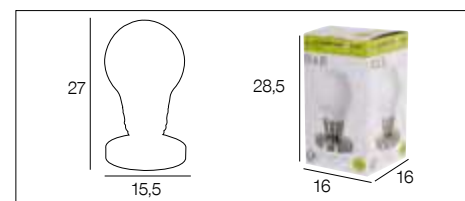

AMPOULE
CONSEILLÉE **P45**
Suggested bulb **654300**
10501 3 188000 759948

E14-25W
NON FOURNIE