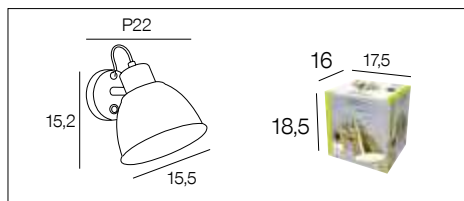

## 91500 NEWARK

Applique en métal peint, mat ou brossé. Tête orientable 360°. Vendue sans ampoule.

Mat, painted or brushed metal wall light. 360° directional head. Sold without bulb.

New

**SANS AMPOULE**  
WITHOUT BULB