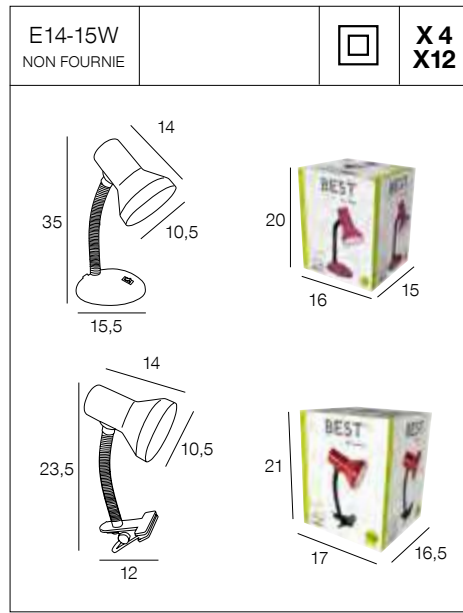

AMPOULE
CONSEILLÉE
Suggested bulb

P45
654300
10501

3 188000 759948