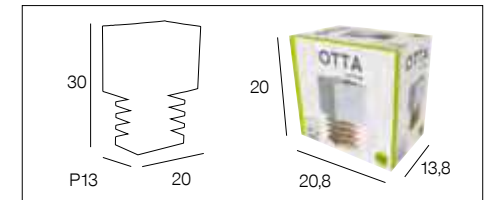

AMPOULE
CONSEILLÉE **P45**
Suggested bulb **654300**
10501

E14-40W
NON FOURNIE **X 2**