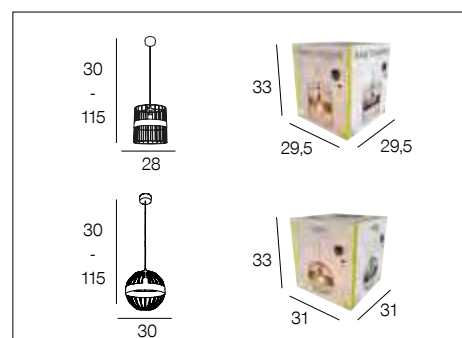

AMPOULE CONSEILLÉE
Suggested bulb

G80
654322
10507

3 188000 760166

E27-60W
NON FOURNIE

Icons: E27 bulb, DCL canopy, square socket, X1, X2