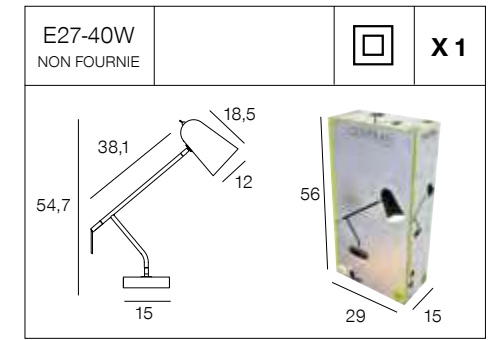

91530 CENTRAL

Lampe de bureau en métal, tête orientable, câble textile et interrupteur intégré à la tête.
Metal lamp, adjustable head. Delivered with textil cord and integrated switch on the head.

noir/laiton
black:brass
3 188000 726735
651193