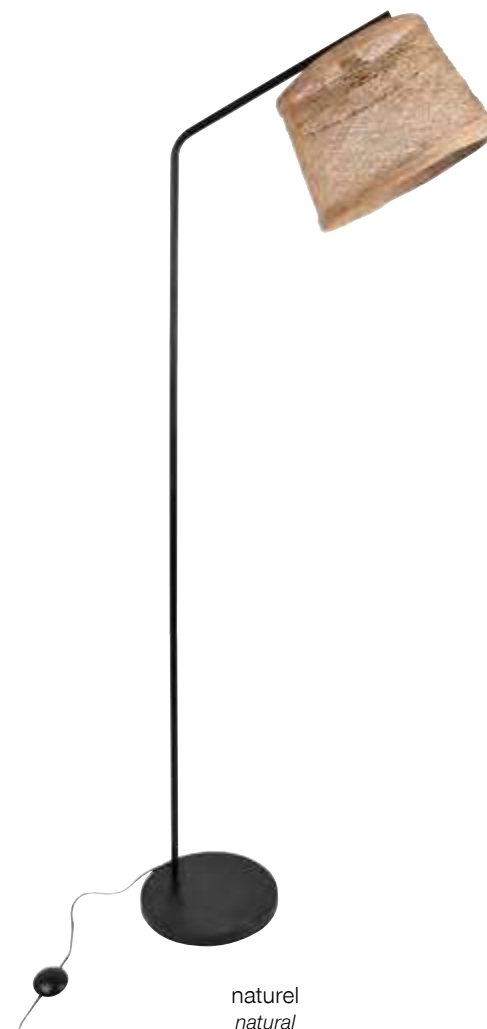

91818 NUDE

Design
by
Corep
Modèle déposé

Lampadaire base ronde en métal peint. Abat-jour tambour en ficelle tressée. Interrupteur au pied.

Painted metal round base floorlamp with woven string drum lampshade. Foot switch.

naturel
natural

PR503790

AMPOULE
CONSEILLÉE
Suggested bulb

G80
654322
10507

E27-60W
NON FOURNIE

X 1