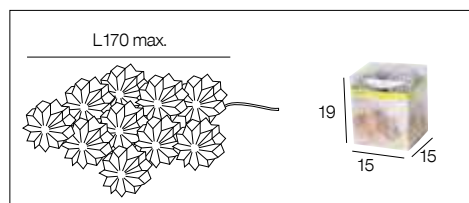

## 91457 SHIBUYA

Guirlande 10 lumières LED forme origami en papier.

Origami paper 10 light-up LED garland.

noir/blanc  
black/white

650300

10 LED	<b>3X LR6 AA PILES NON INCLUSES</b> NOT INCLUDED	<b>LED</b>	<b>X 4</b>
--------	---	------------	------------